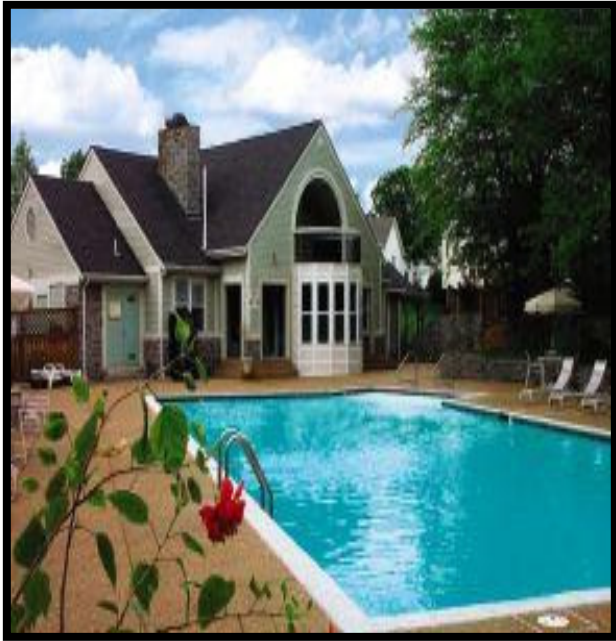

SUITE LIVING, INC

Furnished Apartment Homes

Phone: (636) 230-9600 Toll Free: (888) 506-8400

www.suiteliving.net

PROPERTY FEATURES

- ❖ Lofts with vaulted ceilings and skylights avail.
- ❖ Reserved covered parking
- ❖ Woodburning fireplaces
- ❖ Outside storage/private entry
- ❖ Universal fitness center
- ❖ Sauna
- ❖ Free fax/copy service
- ❖ Clubhouse with enter. center/FP/billiard table
- ❖ 2 lighted tennis courts
- ❖ Exterior storage space
- ❖ 8x12 deck or patio
- ❖ Large oversized closets
- ❖ Car wash station
- ❖ Gazebo picnic area w/gas grill
- ❖ Sparkling pool