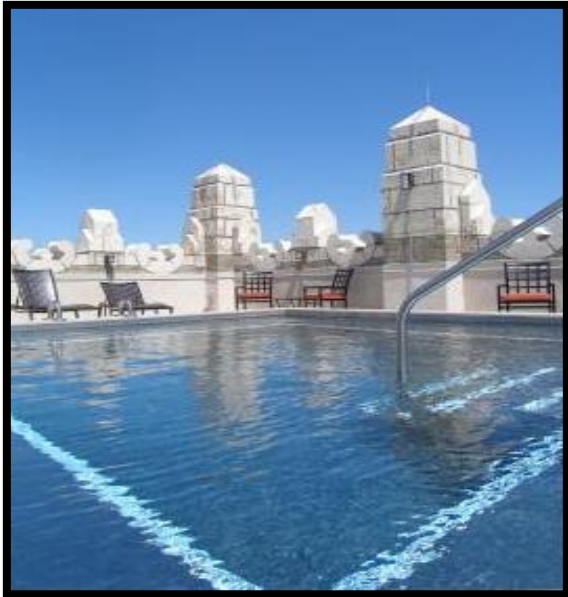

SUITE LIVING, INC

Furnished Apartment Homes

Phone: (636) 230-9600 Toll Free: (888) 506-8400

www.suiteliving.net

PROPERTY FEATURES

- ❖ Club House
- ❖ Controlled Access
- ❖ Dishwasher
- ❖ Door Attendant
- ❖ Elevator
- ❖ Extra Storage
- ❖ Fitness Center
- ❖ Freeway Access
- ❖ Garages
- ❖ Garbage Disposal
- ❖ Hardwood Floor
- ❖ Internet Access
- ❖ Laundry Facility
- ❖ Microwave
- ❖ Patio or Balcony
- ❖ Pets Allowed
- ❖ Pool
- ❖ Public Transportation
- ❖ Walk In Closets